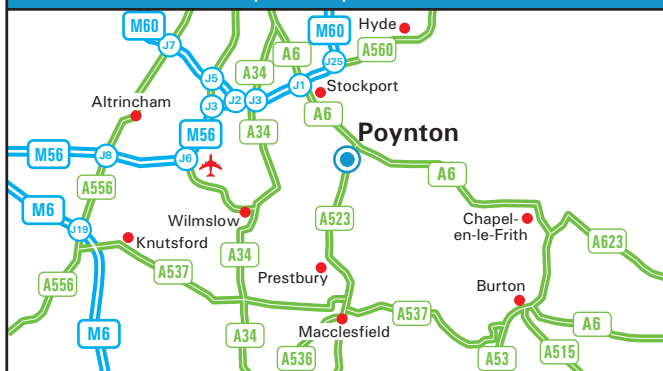

PROCESSCOMPONENTS

MUCON | KEK | GARDNER | PPS

Process Components Ltd
Rupert House
London Road South
Poynton, Cheshire SK12 1PQ
Tel: 01625 412000
www.pro-components.com

From the North / M60 J4

- Leave the M60 at junction 4 (signed Wilmslow, Cheadle & A34).
- Join the A34 south and continue to the junction with the A555 / Manchester Airport Eastern Link Road
- At the roundabout, take the first exit onto the A555 and follow signs for Bramhall and Poynton.
- At the roundabout at the end of the link road, turn right onto the A5149 (Woodford Road) following the signs for Poynton.
- After approximately half a mile at the next roundabout, take the first exit onto the A5149 (Chester Road) and continue to the centre of Poynton.
- In the centre of Poynton, turn right onto the A523 (London Road South)
- We are located on the left hand side of the road (see inset).

From Macclesfield / the South

- Head north on the A523 towards Poynton, Stockport & Manchester.
- We are located on the right hand side of the road, just after the junction with First Avenue (see inset).

By Train 🚆

- The nearest station is Poynton, which receives services from Manchester Piccadilly, Stockport, Congleton, Macclesfield and Stoke-on-Trent.